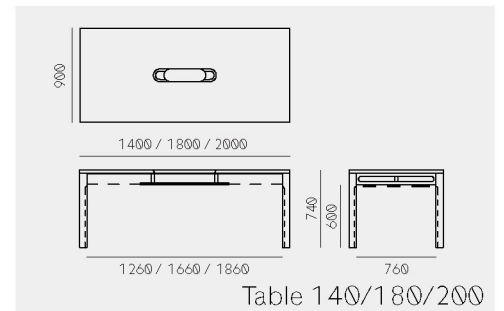

Toami Table  
Naoki Terada  
トアミ テーブル  
寺田尚樹

Toami Table 120

Material Oak (White, Natural, Smoke) / Ash (Sumi)  
Net. Size W 1200 × D 600 × H 740 / CBM 0.21  
Weight KG

Toami Table 140

Material Oak (White, Natural, Smoke) / Ash (Sumi)  
Net. Size W 1400 × D 900 × H 740 / CBM 0.31  
Weight KG

Toami Table 180

Material Oak (White, Natural, Smoke) / Ash (Sumi)  
Net. Size W 1800 × D 900 × H 740 / CBM 0.35  
Weight KG

Toami Table 200

Material Oak (White, Natural, Smoke) / Ash (Sumi)  
Net. Size W 2000 × D 900 × H 740 / CBM 0.37  
Weight KG

Toami Table 240

Material Oak (White, Natural, Smoke) / Ash (Sumi)  
Net. Size W 2400 × D 1200 × H 740 / CBM 0.53  
Weight KG

---

Toami Table Tall 120

---

Material Oak (White, Natural, Smoke) / Ash (Sumi)  
Net. Size W 1200 X D 500 X H 1050 / CBM 0.22  
Weight KG

---

Toami Table Tall 160

---

Material Oak (White, Natural, Smoke) / Ash (Sumi)  
Net. Size W 1600 X D 500 X H 1050 / CBM 0.24  
Weight KG

---

---

Finishes

---