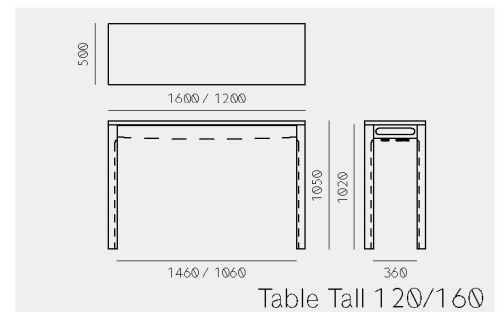

Toami Table  
Naoki Terada  
トアミ テーブル  
寺田尚樹

Toami Table 120

Material Oak (White, Natural, Smoke) / Ash (Sumi)  
Net. Size W 1200 × D 600 × H 740 / CBM 0.21  
Weight KG

Toami Table 140

Material Oak (White, Natural, Smoke) / Ash (Sumi)  
Net. Size W 1400 × D 900 × H 740 / CBM 0.31  
Weight KG

Toami Table 180

Material Oak (White, Natural, Smoke) / Ash (Sumi)  
Net. Size W 1800 × D 900 × H 740 / CBM 0.35  
Weight KG

Toami Table 200

Material Oak (White, Natural, Smoke) / Ash (Sumi)  
Net. Size W 2000 × D 900 × H 740 / CBM 0.37  
Weight KG

Toami Table 240

Material Oak (White, Natural, Smoke) / Ash (Sumi)  
Net. Size W 2400 × D 1200 × H 740 / CBM 0.53  
Weight KG

---

Toami Table Tall 120

---

Material Oak (White, Natural, Smoke) / Ash (Sumi)  
Net. Size W 1200 X D 500 X H 1050 / CBM 0.22  
Weight KG

---

Toami Table Tall 160

---

Material Oak (White, Natural, Smoke) / Ash (Sumi)  
Net. Size W 1600 X D 500 X H 1050 / CBM 0.24  
Weight KG

---

---

Finishes

---