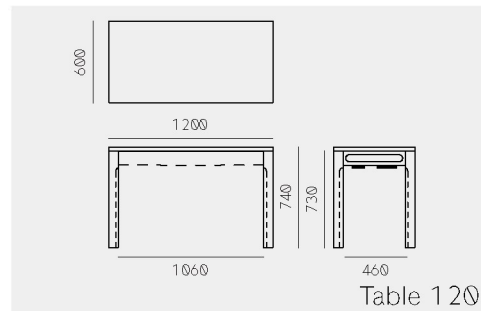

Toami Table  
Naoki Terada  
トアミ テーブル  
寺田尚樹

Toami Table 120

Material Oak (White, Natural, Smoke) / Ash (Sumi)  
Net. Size W 1200 × D 600 × H 740 / CBM 0.21  
Weight KG

Toami Table 140

Material Oak (White, Natural, Smoke) / Ash (Sumi)  
Net. Size W 1400 × D 900 × H 740 / CBM 0.31  
Weight KG

Toami Table 180

Material Oak (White, Natural, Smoke) / Ash (Sumi)  
Net. Size W 1800 × D 900 × H 740 / CBM 0.35  
Weight KG

Toami Table 200

Material Oak (White, Natural, Smoke) / Ash (Sumi)  
Net. Size W 2000 × D 900 × H 740 / CBM 0.37  
Weight KG

Toami Table 240

Material Oak (White, Natural, Smoke) / Ash (Sumi)  
Net. Size W 2400 × D 1200 × H 740 / CBM 0.53  
Weight KG

---

Toami Table Tall 120

---

Material Oak (White, Natural, Smoke) / Ash (Sumi)  
Net. Size W 1200 X D 500 X H 1050 / CBM 0.22  
Weight KG

---

Toami Table Tall 160

---

Material Oak (White, Natural, Smoke) / Ash (Sumi)  
Net. Size W 1600 X D 500 X H 1050 / CBM 0.24  
Weight KG

---

---

Finishes

---