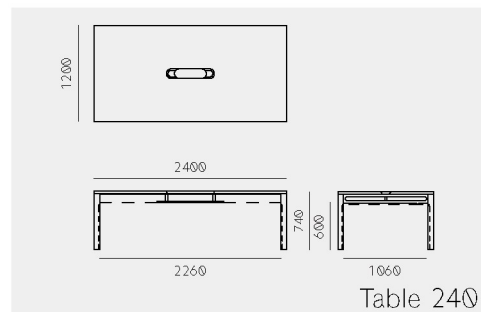

Toami Table  
Naoki Terada  
トアミ テーブル  
寺田尚樹

Toami Table 120

Material Oak (White, Natural, Smoke) / Ash (Sumi)  
Net. Size W 1200 × D 600 × H 740 / CBM 0.21  
Weight KG

Toami Table 140

Material Oak (White, Natural, Smoke) / Ash (Sumi)  
Net. Size W 1400 × D 900 × H 740 / CBM 0.31  
Weight KG

Toami Table 180

Material Oak (White, Natural, Smoke) / Ash (Sumi)  
Net. Size W 1800 × D 900 × H 740 / CBM 0.35  
Weight KG

Toami Table 200

Material Oak (White, Natural, Smoke) / Ash (Sumi)  
Net. Size W 2000 × D 900 × H 740 / CBM 0.37  
Weight KG

Toami Table 240

Material Oak (White, Natural, Smoke) / Ash (Sumi)  
Net. Size W 2400 × D 1200 × H 740 / CBM 0.53  
Weight KG

---

Toami Table Tall 120

---

Material Oak (White, Natural, Smoke) / Ash (Sumi)  
Net. Size W 1200 X D 500 X H 1050 / CBM 0.22  
Weight KG

---

Toami Table Tall 160

---

Material Oak (White, Natural, Smoke) / Ash (Sumi)  
Net. Size W 1600 X D 500 X H 1050 / CBM 0.24  
Weight KG

---

---

Finishes

---