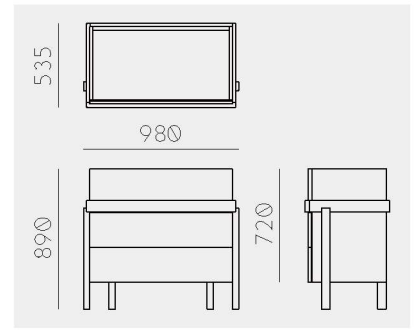

Obi Drawer
Zoe Mowat
オビ ドロワー
ゾエ・モワット

Obi Drawer

Material	Oak (White, Smoke) + Ash (Sumi, Kakishibu)
Net. Size	W 980 × D 535 × H 890 / CBM 0.62
Weight	KG

Finishes

Oak White

Oak Smoke

Ash Sumi

Ash Kakishibu
