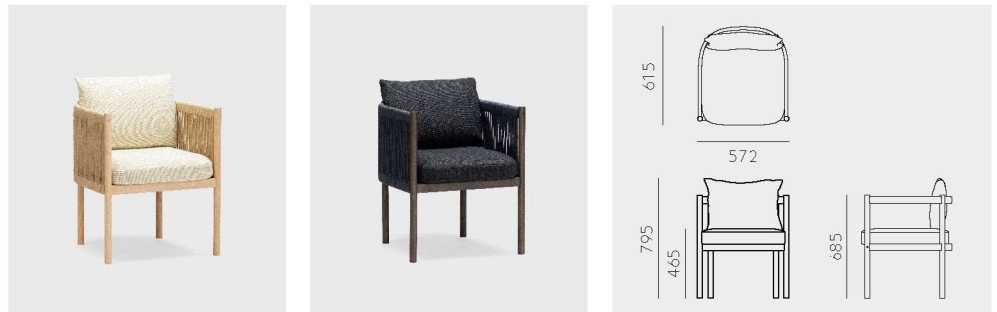

Braid Chair
Norm Architects
ブレイド (組紐) チェア
ノーム・アーキテクト

Chair

Material	Oak (White, Natural, Smoke) / Ash (Sumi)
Upholstery	Fabric / Leather / Paper Cord
Net. Size	W 570 × D 615 × H 750 / SH 420 / AH 640 / CBM 0.31
Weight	KG

Chair

Material	Oak (White, Natural, Smoke) / Ash (Sumi)
Upholstery	Fabric / Leather / Paper Cord
Net. Size	W 572 × D 615 × H 795 / SH 465 / AH 685 / CBM 0.31
Weight	KG

Finishes

Oak White

Oak Natural

Oak Smoke