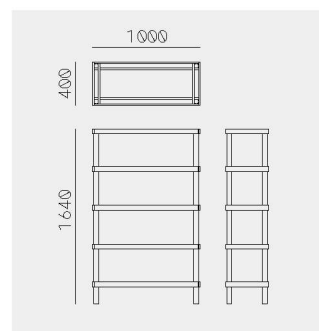

Taruki Shelves
Gabriel Tan
タルキ シェルフ
ガブリエル・タン

Taruki Shelf Low

Material	Oak (White, Natural)+Bronze Glass Top Oak (Smoke) /Ash (Sumi, Indigo)+Smoke Glass Top
Net. Size	W 1000 X D 400 X H 920 / CBM 0.58
Weight	20 KG

Taruki Shelf Tall

Material	Oak (White, Natural) Oak (Smoke) /Ash (Sumi, Indigo)
Net. Size	W 1000 X D 400 X H 1640 / CBM 0.89
Weight	25 KG

Finishes

Oak White

Oak Natural

Oak Smoke

Ash Sumi

Ash Indigo