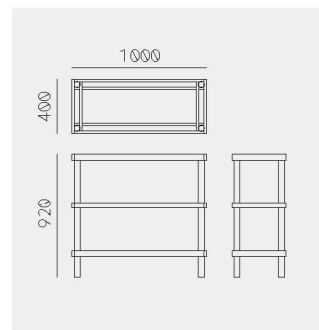

Taruki Shelves
Gabriel Tan
タルキ シェルフ
ガブリエル・タン

Taruki Shelf Low

Material	Oak (White, Natural)+Bronze Glass Top Oak (Smoke) /Ash (Sumi, Indigo)+Smoke Glass Top
Net. Size	W 1000 X D 400 X H 920 / CBM 0.58
Weight	20 KG

Taruki Shelf Tall

Material	Oak (White, Natural) Oak (Smoke) /Ash (Sumi, Indigo)
Net. Size	W 1000 X D 400 X H 1640 / CBM 0.89
Weight	25 KG

Finishes

Oak White

Oak Natural

Oak Smoke

Ash Sumi

Ash Indigo