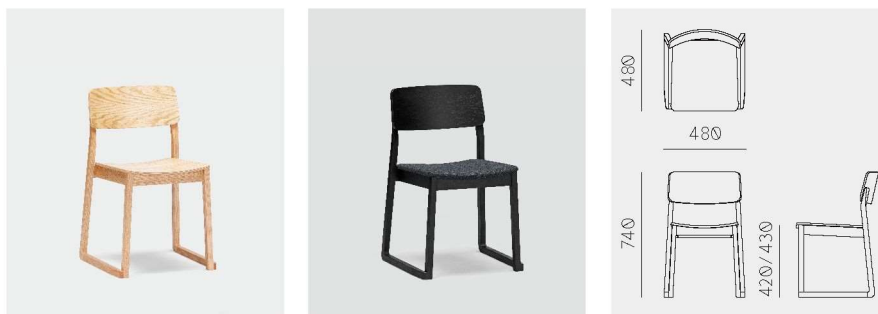

Sori Chair  
 Keiji Ashizawa  
 ソリ チェア  
 芦沢 啓治

Sori Chair 420 Wood

Material	Oak (White, Natural, Smoke) / Ash (Sumi)
Net. Size	W 480 × D 480 × H 740 / SH 420 / CBM 0.33
Weight	5.6 KG

Sori Chair 420

Material	Oak (White, Natural, Smoke) / Ash (Sumi)
Upholstery	Fabric / Leather
Net. Size	W 480 × D 480 × H 740 / SH 430 / CBM 0.33
Weight	5.6 KG

Packing 2 chairs in 1 carton box.

Sori Chair 450 Wood

Material	Oak (White, Natural, Smoke) / Ash (Sumi)
Net. Size	W 485 × D 480 × H 770 / SH 450 / CBM 0.33
Weight	5.6 KG

Sori Chair 450

Material	Oak (White, Natural, Smoke) / Ash (Sumi)
Upholstery	Fabric / Leather
Net. Size	W 485 × D 480 × H 770 / SH 460 / CBM 0.33
Weight	5.6 KG