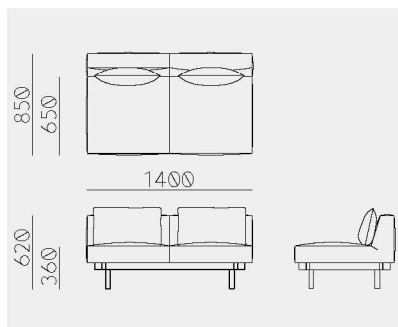

Raft Sofa 2-Seats S+S

Material	Oak (White, Natural, Smoke) / Ash (Sumi, Indigo)
Upholstery	Fabric
Net. Size	W 1400 × D 850 × H 620 / SH 360 / CBM 0.94
Weight	KG