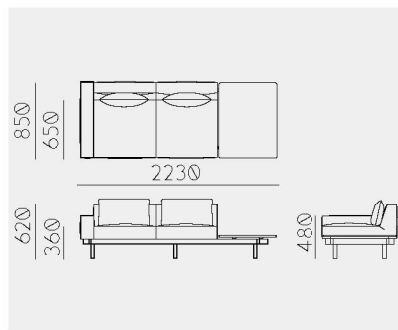

Raft Sofa 3-Seats A+S+S+T, T+S+S+A, A+S+T+S, S+T+S+A

Material	Oak (White, Natural, Smoke) / Ash (Sumi, Indigo)
Upholstery	Fabric
Net. Size	W 2230 × D 850 × H 620 / SH 360 / CBM 1.50
Weight	KG