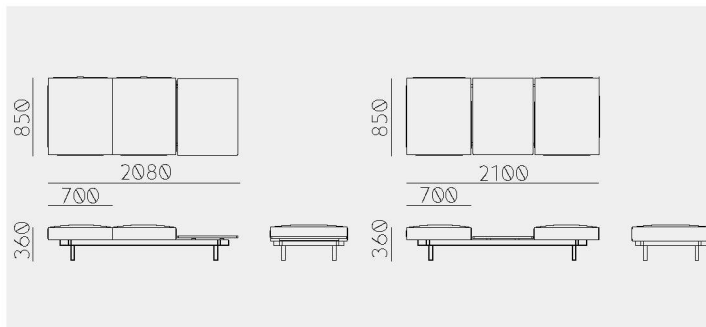

Raft Sofa 3-Seats C+C+T , C+T+C

Material	Oak (White, Natural, Smoke) / Ash (Sumi, Indigo)
Upholstery	Fabric
Net. Size	W 2080 X D 850 X H 360 / CBM 0.88
Weight	KG