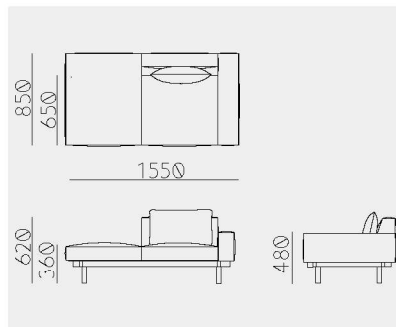

Raft Sofa 2-Seats A+S+S, S+S+A

Material	Oak (White, Natural, Smoke) / Ash (Sumi, Indigo)
Upholstery	Fabric
Net. Size	W 1550 X D 850 X H 620 / SH 360 / CBM 1.05
Weight	KG

Raft Sofa 2-Seats C+S+A, A+S+C

Material	Oak (White, Natural, Smoke) / Ash (Sumi, Indigo)
Upholstery	Fabric
Net. Size	W 1550 X D 850 X H 620 / SH 360 / CBM 1.05
Weight	KG