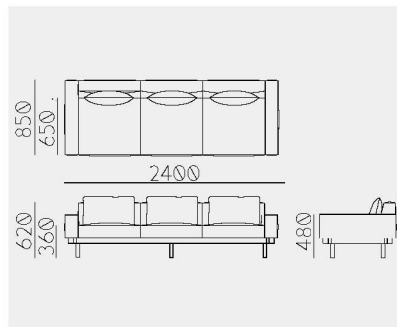

Raft Sofa 3-Seats A+S+S+S+A

Material	Oak (White, Natural, Smoke) / Ash (Sumi, Indigo)
Upholstery	Fabric
Net. Size	W 2400 X D 850 X H 620 / SH 360 / CBM 1.60
Weight	KG