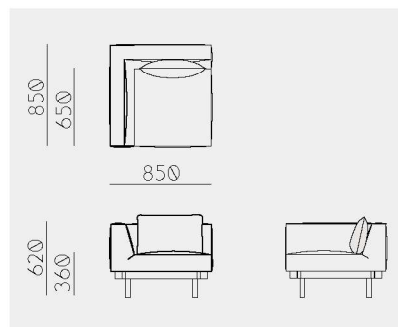

Raft Sofa 1-Seats CN

Material	Oak (White, Natural, Smoke) / Ash (Sumi, Indigo)
Upholstery	Fabric
Net. Size	W 850 X D 850 X H 620 / SH 360 / CBM 0.57
Weight	KG