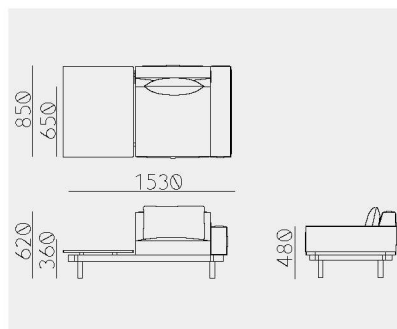

Raft Sofa 2-Seats T+S+A , A+S+T

Material	Oak (White, Natural, Smoke) / Ash (Sumi, Indigo)
Upholstery	Fabric
Net. Size	W 1530 X D 850 X H 620 / SH 360 / CBM 1.04
Weight	KG