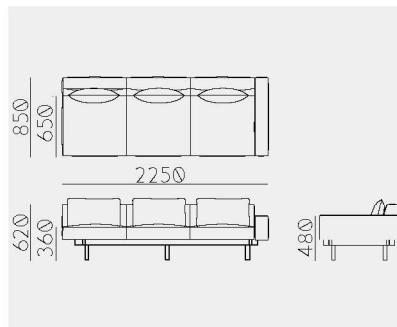

Raft Sofa 3-Seats S+S+S+A , A+S+S+S

Material	Oak (White, Natural, Smoke) / Ash (Sumi, Indigo)
Upholstery	Fabric
Net. Size	W 2250 X D 850 X H 620 / SH 360 / CBM 1.50
Weight	KG