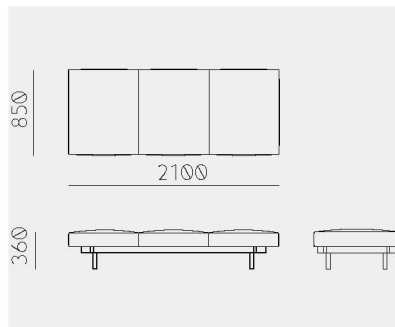

Raft Sofas  
Keiji Ashizawa  
ラフトソファ  
芦沢啓治

Raft Sofa 3-Seats S+S+S

Material	Oak (White, Natural, Smoke) / Ash (Sumi, Indigo)
Upholstery	Fabric
Net. Size	W 2100 × D 850 × H 620 / SH 360 / CBM 1.44
Weight	KG

Raft Sofa 3-Seats S+S+C , S+C+S , C+S+S

Material	Oak (White, Natural, Smoke) / Ash (Sumi, Indigo)
Upholstery	Fabric
Net. Size	W 2100 × D 850 × H 620 / SH 360 / CBM 1.44
Weight	KG

Raft Sofa 3-Seats C+C+C