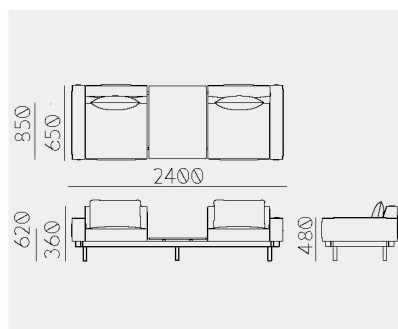

Raft Sofa 3-Seats A+S+T+S+A

Material	Oak (White, Natural, Smoke) / Ash (Sumi, Indigo)
Upholstery	Fabric
Net. Size	W 2400 × D 850 × H 620 / SH 360 / CBM 1.60
Weight	KG