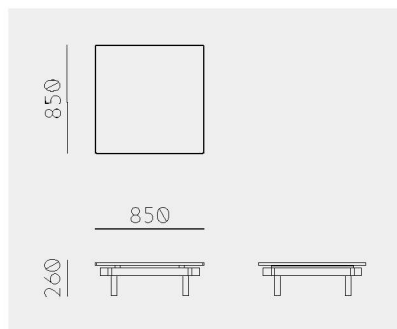

Raft Sofa 1-Seats T

Material	Oak (White, Natural, Smoke) / Ash (Sumi, Indigo)
Upholstery	Fabric
Net. Size	W 850 X D 850 X H 260 / CBM 0.29
Weight	KG