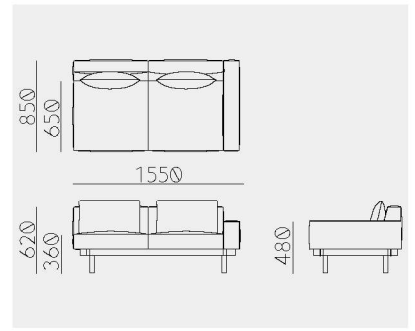

Raft Sofa 2-Seats CN+C , C+CN

Material	Oak (White, Natural, Smoke) / Ash (Sumi, Indigo)
Upholstery	Fabric
Net. Size	W 1550 X D 850 X H 620 / SH 360 / CBM 1.05
Weight	KG

Raft Sofa 2-Seats A+S+S+A

Material	Oak (White, Natural, Smoke) / Ash (Sumi, Indigo)
Upholstery	Fabric
Net. Size	W 1700 X D 850 X H 620 / SH 360 / CBM 1.15
Weight	KG