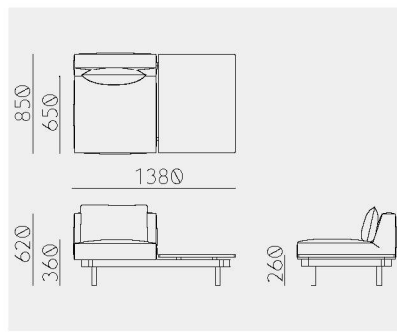

Raft Sofa 2-Seats S+T , T+S

Material	Oak (White, Natural, Smoke) / Ash (Sumi, Indigo)
Upholstery	Fabric
Net. Size	W 1400 X D 850 X H 620 / SH 360 / CBM 0.94
Weight	KG