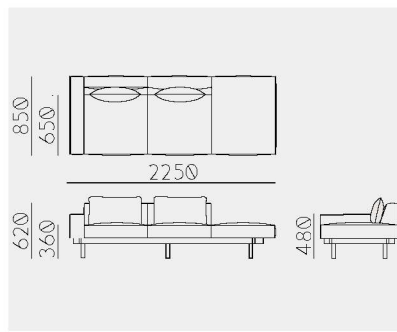

Raft Sofa 3-Seats A+S+S+C, C+S+S+A, A+S+C+S, S+C+S+A

Material	Oak (White, Natural, Smoke) / Ash (Sumi, Indigo)
Upholstery	Fabric
Net. Size	W 2250 × D 850 × H 620 / SH 360 / CBM 1.50
Weight	KG