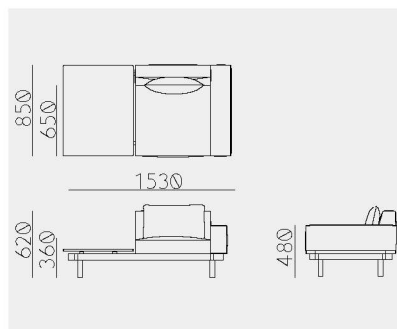

---

Raft Sofa 2-Seats S+T , T+S

Material	Oak (White, Natural, Smoke) / Ash (Sumi, Indigo)
Upholstery	Fabric
Net. Size	W 1400 X D 850 X H 620 / SH 360 / CBM 0.94
Weight	KG

Raft Sofa 2-Seats C+T

Material	Oak (White, Natural, Smoke) / Ash (Sumi, Indigo)
Upholstery	Fabric
Net. Size	W 1380 X D 850 X H 360 / CBM 0.60
Weight	KG