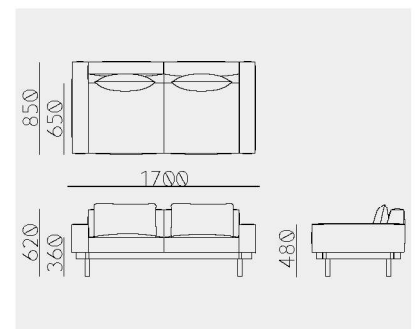

Raft Sofa 2-Seats A+S+S+A

Material	Oak (White, Natural, Smoke) / Ash (Sumi, Indigo)
Upholstery	Fabric
Net. Size	W 1700 X D 850 X H 620 / SH 360 / CBM 1.15
Weight	KG