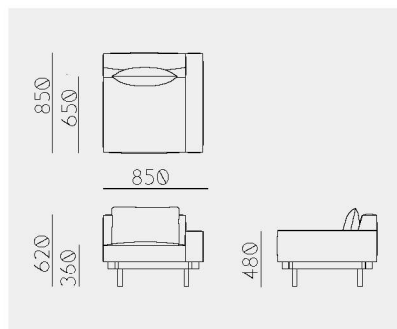

#### Raft Sofa 1-Seats CN

---

Material	Oak (White, Natural, Smoke) / Ash (Sumi, Indigo)
Upholstery	Fabric
Net. Size	W 850 X D 850 X H 620 / SH 360 / CBM 0.57
Weight	KG

---

Raft Sofa 1-Seats A+S+A

Material	Oak (White, Natural, Smoke) / Ash (Sumi, Indigo)
Upholstery	Fabric
Net. Size	W 1000 X D 850 X H 620 / SH 360 / CBM 0.68
Weight	KG