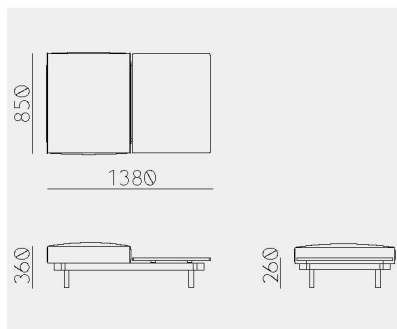

Raft Sofa 2-Seats C+T

Material	Oak (White, Natural, Smoke) / Ash (Sumi, Indigo)
Upholstery	Fabric
Net. Size	W 1380 X D 850 X H 360 / CBM 0.60
Weight	KG