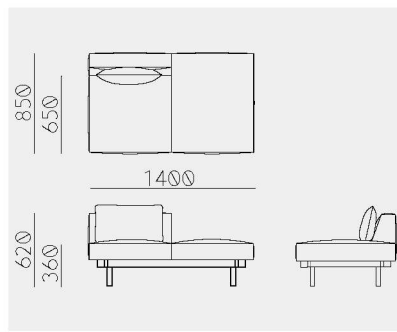

Raft Sofa 2-Seats S+C , C+S

Material	Oak (White, Natural, Smoke) / Ash (Sumi, Indigo)
Upholstery	Fabric
Net. Size	W 1400 X D 850 X H 620 / SH 360 / CBM 0.94
Weight	KG