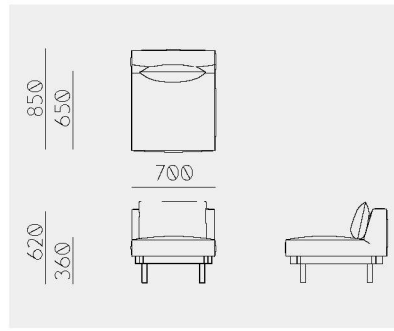

Raft Sofa 1-Seats S

Material	Oak (White, Natural, Smoke) / Ash (Sumi, Indigo)
Upholstery	Fabric
Net. Size	W 700 X D 850 X H 620 / SH 360 / CBM 0.49
Weight	KG