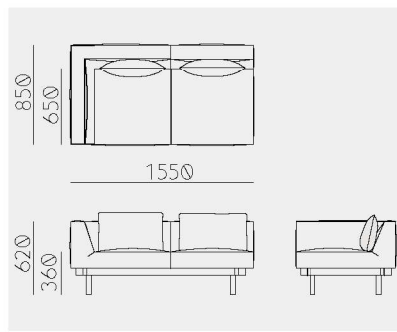

Raft Sofa 2-Seats CN+S , S+CN

Material	Oak (White, Natural, Smoke) / Ash (Sumi, Indigo)
Upholstery	Fabric
Net. Size	W 1550 X D 850 X H 620 / SH 360 / CBM 1.05
Weight	KG