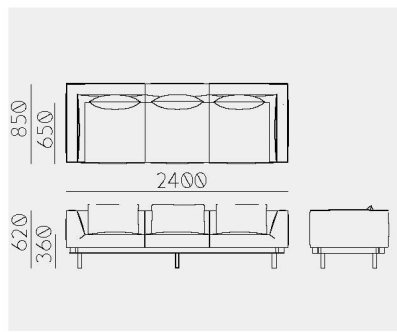

Raft Sofa 3-Seats CN+S+CN

Material	Oak (White, Natural, Smoke) / Ash (Sumi, Indigo)
Upholstery	Fabric
Net. Size	W 2400 X D 850 X H 620 / SH 360 / CBM 1.60
Weight	KG