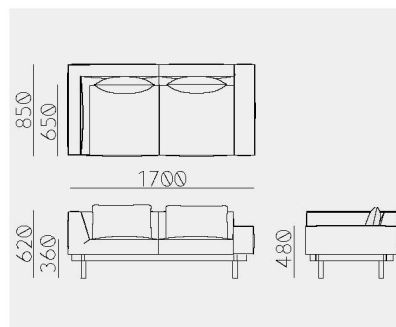

Raft Sofa 2-Seats CN+S+A, A+S+CN

Material	Oak (White, Natural, Smoke) / Ash (Sumi, Indigo)
Upholstery	Fabric
Net. Size	W 1700 X D 850 X H 620 / SH 360 / CBM 1.15
Weight	KG