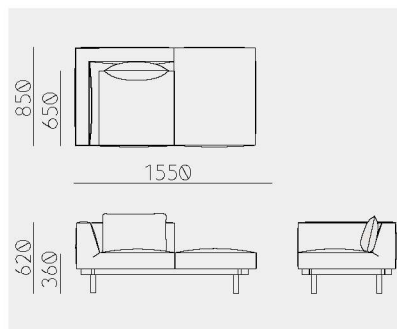

Raft Sofa 2-Seats CN+C , C+CN

Material	Oak (White, Natural, Smoke) / Ash (Sumi, Indigo)
Upholstery	Fabric
Net. Size	W 1550 X D 850 X H 620 / SH 360 / CBM 1.05
Weight	KG