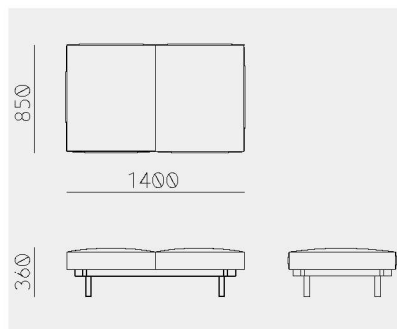

Raft Sofa 2-Seats C+C

Material	Oak (White, Natural, Smoke) / Ash (Sumi, Indigo)
Upholstery	Fabric
Net. Size	W 1400 X D 850 X H 360 / CBM 0.60
Weight	KG