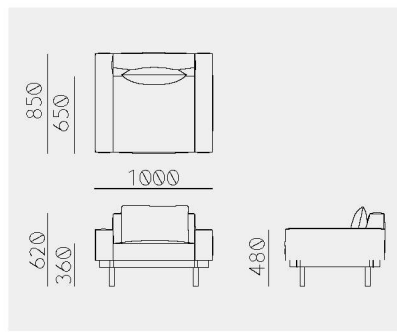

Raft Sofa 1-Seats A+S+A

Material	Oak (White, Natural, Smoke) / Ash (Sumi, Indigo)
Upholstery	Fabric
Net. Size	W 1000 X D 850 X H 620 / SH 360 / CBM 0.68
Weight	KG