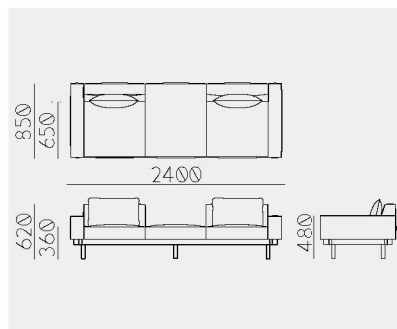

Raft Sofa 3-Seats A+S+C+S+A

Material	Oak (White, Natural, Smoke) / Ash (Sumi, Indigo)
Upholstery	Fabric
Net. Size	W 2400 × D 850 × H 620 / SH 360 / CBM 1.60
Weight	KG