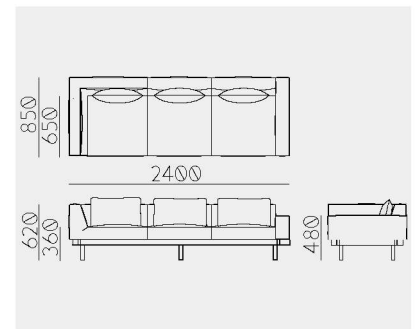

Raft Sofa 3-Seats CN+S+S+A, A+S+S+CN

Material	Oak (White, Natural, Smoke) / Ash (Sumi, Indigo)
Upholstery	Fabric
Net. Size	W 2400 × D 850 × H 620 / SH 360 / CBM 1.18
Weight	KG