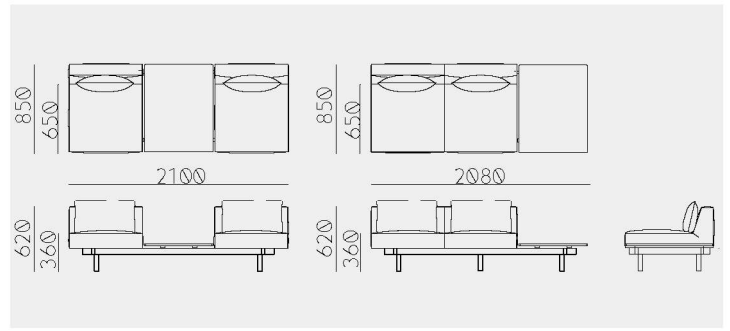

Raft Sofa 3-Seats S+S+T ,S+T+S , T+S+S

Material	Oak (White, Natural, Smoke) / Ash (Sumi, Indigo)
Upholstery	Fabric
Net. Size	W 2080 X D 850 X H 620 / SH 360 / CBM 1.44
Weight	KG