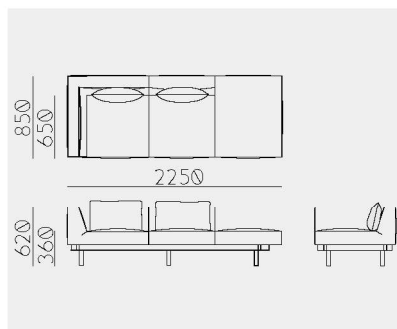

Raft Sofa 3-Seats CN+S+C , C+S+CN , CN+C+S , S+C+CN

Material	Oak (White, Natural, Smoke) / Ash (Sumi, Indigo)
Upholstery	Fabric
Net. Size	W 2250 X D 850 X H 620 / SH 360 / CBM 1.50
Weight	KG