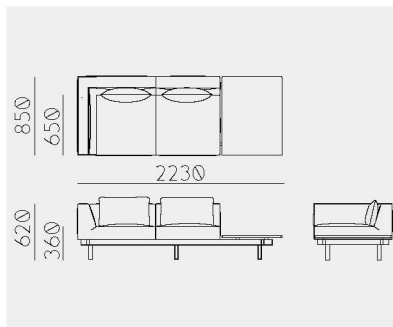

Raft Sofa 3-Seats CN+S+T

Material	Oak (White, Natural, Smoke) / Ash (Sumi, Indigo)
Upholstery	Fabric
Net. Size	W 2230 X D 850 X H 620 / SH 360 / CBM 1.50
Weight	KG