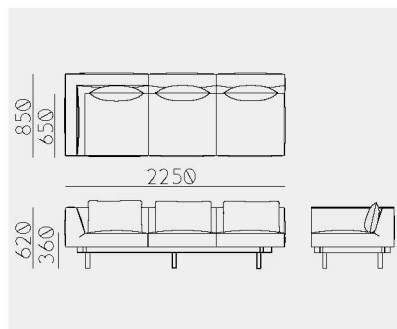

Raft Sofa 3-Seats CN+S+S , S+S+CN

Material	Oak (White, Natural, Smoke) / Ash (Sumi, Indigo)
Upholstery	Fabric
Net. Size	W 2250 X D 850 X H 620 / SH 360 / CBM 1.50
Weight	KG