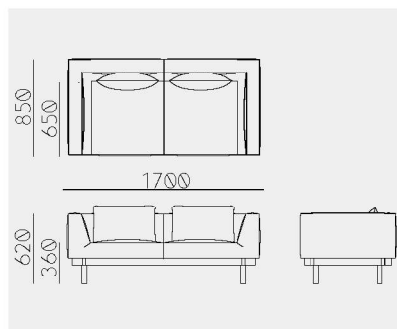

Raft Sofa 2-Seats CN+CN

Material	Oak (White, Natural, Smoke) / Ash (Sumi, Indigo)
Upholstery	Fabric
Net. Size	W 1700 X D 850 X H 620 / SH 360 / CBM 1.15
Weight	KG