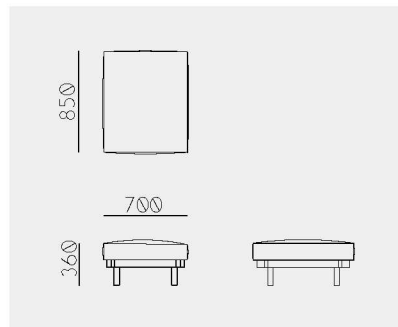

Raft Sofa 1-Seats C

Material	Oak (White, Natural, Smoke) / Ash (Sumi, Indigo)
Upholstery	Fabric
Net. Size	W 700 X D 850 X H 360 / CBM 0.32
Weight	KG