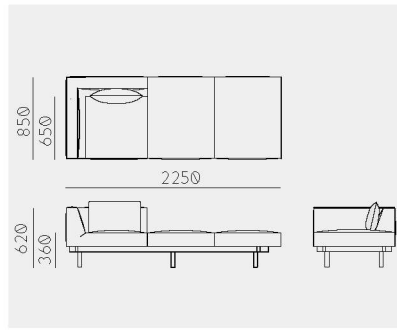

Raft Sofa 3-Seats CN+C+C , C+C+CN

Material	Oak (White, Natural, Smoke) / Ash (Sumi, Indigo)
Upholstery	Fabric
Net. Size	W 2250 X D 850 X H 620 / SH 360 / CBM 1.50
Weight	KG