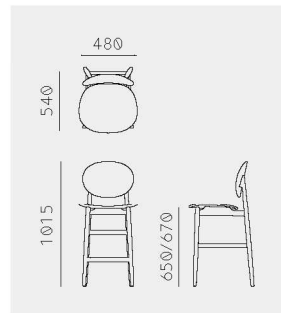

Outline Barstools
 Norm Architects
 アウトラインバースツール
 ノーム・アーキテクト

Outline Barstool 650 Wood+Wood

Material	Oak (White, Natural, Smoke) / Ash (Sumi)
Seat	Wood
Backrest	Wood
Net. Size	W 480 × D 540 × H 1015 / SH 650 / CBM 0.35
Weight	6.6 KG

Outline Barstool 650 Fabric+Wood

Material	Oak (White, Natural, Smoke) / Ash (Sumi)
Seat	Fabric
Backrest	Wood
Net. Size	W 480 × D 540 × H 1015 / SH 670 / CBM 0.35
Weight	6.6 KG

Outline Barstool 650 Leather+Wood

Material	Oak (White, Natural, Smoke) / Ash (Sumi)
Seat	Leather
Backrest	Wood
Net. Size	W 480 × D 540 × H 1015 / SH 670 / CBM 0.35
Weight	6.6 KG

Outline Barstool 650 Leather+Fabric

Material	Oak (White, Natural, Smoke) / Ash (Sumi)
Seat	Leather
Backrest	Fabric
Net. Size	W 480 × D 540 × H 1015 / SH 670 / CBM 0.35
Weight	6.6 KG

Material	Oak (White, Natural, Smoke) / Ash (Sumi)
Seat	Wood
Backrest	Wood
Net. Size	W 480 × D 540 × H 1115 / SH 750 / CBM 0.38
Weight	7 KG

Outline Barstool 750 Fabric+Wood

Material	Oak (White, Natural, Smoke) / Ash (Sumi)
Seat	Fabric
Backrest	Wood
Net. Size	W 480 × D 540 × H 1115 / SH 770 / CBM 0.38
Weight	7 KG