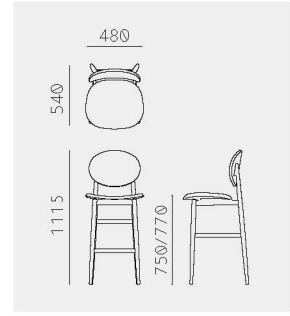

Outline Barstools
 Norm Architects
 アウトラインバースツール
 ノーム・アーキテクト

Outline Barstool 650 Wood+Wood

Material	Oak (White, Natural, Smoke) / Ash (Sumi)
Seat	Wood
Backrest	Wood
Net. Size	W 480 × D 540 × H 1015 / SH 650 / CBM 0.35
Weight	6.6 KG

Outline Barstool 650 Fabric+Wood

Material	Oak (White, Natural, Smoke) / Ash (Sumi)
Seat	Fabric
Backrest	Wood
Net. Size	W 480 × D 540 × H 1015 / SH 670 / CBM 0.35
Weight	6.6 KG

Outline Barstool 650 Leather+Wood

Material	Oak (White, Natural, Smoke) / Ash (Sumi)
Seat	Leather
Backrest	Wood
Net. Size	W 480 × D 540 × H 1015 / SH 670 / CBM 0.35
Weight	6.6 KG

Outline Barstool 650 Leather+Fabric

Material	Oak (White, Natural, Smoke) / Ash (Sumi)
Seat	Leather
Backrest	Fabric
Net. Size	W 480 × D 540 × H 1015 / SH 670 / CBM 0.35
Weight	6.6 KG

Outline Barstool 650 Fabric+Fabric

Material	Oak (White, Natural, Smoke) / Ash (Sumi)
Seat	Fabric
Backrest	Fabric
Net. Size	W 480 × D 540 × H 1015 / SH 670 / CBM 0.35
Weight	6.6 KG

Outline Barstool 750 Wood+Wood