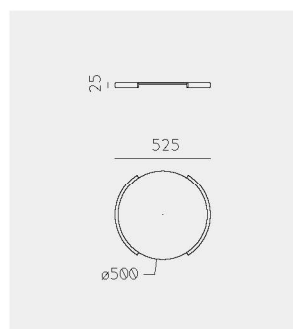

Split Mirrors
Zoe Mowat
スプリットミラー
ゾエ・モワット

Split Mirror Small

Material	Oak (White, Natural, Smoke) / Ash (Sumi, Indigo, Red)
Net. Size	W 376 × D 376 × H 25 / CBM 0.01
Weight	2.5 KG

Split Mirror Large

Material	Oak (White, Natural, Smoke) / Ash (Sumi, Indigo, Red)
Net. Size	W 525 × D 525 × H 25 / CBM 0.02
Weight	4.5 KG