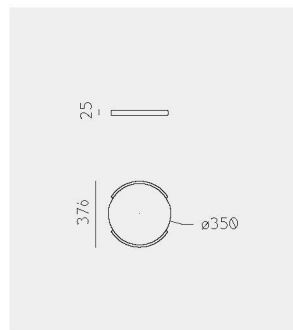

Split Mirrors
Zoe Mowat
スプリットミラー
ゾエ・モワット

Split Mirror Small

Material	Oak (White, Natural, Smoke) / Ash (Sumi, Indigo, Red)
Net. Size	W 376 × D 376 × H 25 / CBM 0.01
Weight	2.5 KG

Split Mirror Large

Material	Oak (White, Natural, Smoke) / Ash (Sumi, Indigo, Red)
Net. Size	W 525 × D 525 × H 25 / CBM 0.02
Weight	4.5 KG