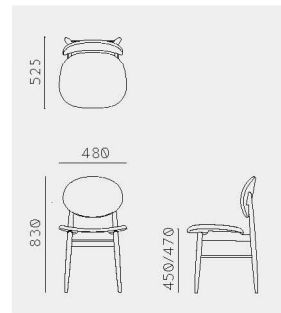

Outline Chair  
 Norm Architects  
 アウトラインチェア  
 ノーム・アーキテクト

---

Outline Chair Wood+Wood

---

Material	Oak (White, Natural, Smoke) / Ash (Sumi)
Seat	Wood
Backrest	Wood
Net. Size	W 480 × D 525 × H 830 / SH 450 / CBM 0.37
Weight	5.2 KG

---

Outline Chair Fabric+Wood

---

Material	Oak (White, Natural, Smoke) / Ash (Sumi)
Seat	Fabric
Backrest	Wood
Net. Size	W 480 × D 525 × H 830 / SH 470 / CBM 0.37
Weight	5.2 KG

---

Outline Chair Leather+Wood

---

Material	Oak (White, Natural, Smoke) / Ash (Sumi)
Seat	Leather
Backrest	Wood
Net. Size	W 480 × D 525 × H 830 / SH 470 / CBM 0.37
Weight	5.2 KG

---

Outline Chair Leather+Fabric

---

Material	Oak (White, Natural, Smoke) / Ash (Sumi)
Seat	Leather
Backrest	Fabric
Net. Size	W 480 × D 525 × H 830 / SH 470 / CBM 0.37
Weight	5.2 KG

---

Outline Chair Fabric+Fabric

---

Material	Oak (White, Natural, Smoke) / Ash (Sumi)
Seat	Fabric
Backrest	Fabric
Net. Size	W 480 × D 525 × H 830 / SH 470 / CBM 0.37
Weight	5.2 KG

---

Packing 2 chairs in 1 carton box.