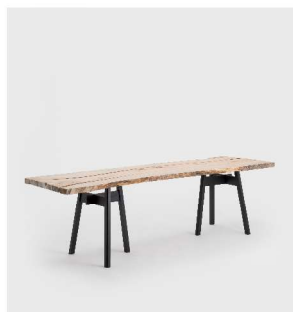

Kadai Table
 Keiji Ashizawa
 カダイ テーブル
 芦沢 啓治

Kadai Table Set with 10mm Smoke Glass Top, 1800 × 85

Material	Oak (White, Natural, Smoke) / Ash (Sumi, Indigo) + Smoke Glass
Net. Size	W 1800 × D 850 × H 740 / CBM 0.81
Weight	60 KG

Kadai Table Set with 10mm Smoke Glass Top, 1800 × 90

Material	Oak (White, Natural, Smoke) / Ash (Sumi, Indigo) + Smoke Glass
Net. Size	W 1800 × D 900 × H 740 / CBM 0.82
Weight	60 KG

Kadai Table Set with 10mm Smoke Glass Top, 2400 × 85

Material	Oak (White, Natural, Smoke) / Ash (Sumi, Indigo) + Smoke Glass
Net. Size	W 2400 × D 850 × H 740 / CBM 0.87
Weight	70 KG

Kadai Table Set with 10mm Smoke Glass Top, 2400 × 90

Material	Oak (White, Natural, Smoke) / Ash (Sumi, Indigo) + Smoke Glass
Net. Size	W 2400 × D 900 × H 740 / CBM 0.89
Weight	70 KG

Kadai Trestle Legs (For 10mm Glass Top)

Material	Oak (White, Natural, Smoke) / Ash (Sumi, Indigo)
Net. Size	W 650 × D 560 × H 730 / CBM 0.50
Weight	17 KG

Kadai Trestle Legs (For 50mm Wood Top)

Material	Oak (White, Natural, Smoke) / Ash (Sumi, Indigo)
Net. Size	W 650 × D 560 × H 690 / CBM 0.50
Weight	17 KG