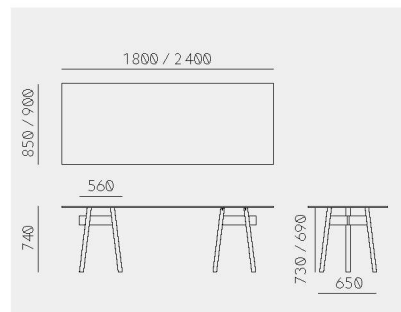

Kadai Table
 Keiji Ashizawa
 カダイ テーブル
 芦沢 啓治

Kadai Table Set with 10mm Smoke Glass Top, 1800 × 85

Material	Oak (White, Natural, Smoke) / Ash (Sumi, Indigo) + Smoke Glass
Net. Size	W 1800 × D 850 × H 740 / CBM 0.81
Weight	60 KG

Kadai Table Set with 10mm Smoke Glass Top, 1800 × 90

Material	Oak (White, Natural, Smoke) / Ash (Sumi, Indigo) + Smoke Glass
Net. Size	W 1800 × D 900 × H 740 / CBM 0.82
Weight	60 KG

Kadai Table Set with 10mm Smoke Glass Top, 2400 × 85

Material	Oak (White, Natural, Smoke) / Ash (Sumi, Indigo) + Smoke Glass
Net. Size	W 2400 × D 850 × H 740 / CBM 0.87
Weight	70 KG

Kadai Table Set with 10mm Smoke Glass Top, 2400 × 90

Material	Oak (White, Natural, Smoke) / Ash (Sumi, Indigo) + Smoke Glass
Net. Size	W 2400 × D 900 × H 740 / CBM 0.89
Weight	70 KG

Kadai Trestle Legs (For 10mm Glass Top)

Material	Oak (White, Natural, Smoke) / Ash (Sumi, Indigo)
Net. Size	W 650 × D 560 × H 730 / CBM 0.50
Weight	17 KG

Kadai Trestle Legs (For 50mm Wood Top)

Material	Oak (White, Natural, Smoke) / Ash (Sumi, Indigo)
Net. Size	W 650 × D 560 × H 690 / CBM 0.50
Weight	17 KG