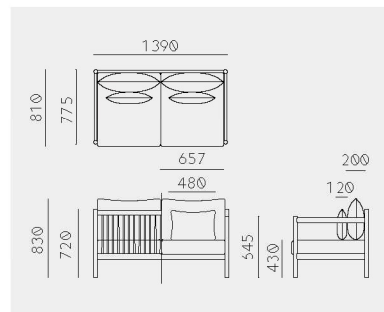

Braid Sofas
 Norm Architects
 ブレイド (組紐) ソファ
 ノーム・アーキテクト

Braid 1-Seat

Material	Oak (White, Natural, Smoke) / Ash (Sumi)
Upholstery	Fabric / Paper Cord
Net. Size	W 730 × D 810 × H 830 / SH 430 / CBM 0.60
Weight	21 KG

Braid 2-Seats

Material	Oak (White, Natural, Smoke) / Ash (Sumi)
Upholstery	Fabric / Paper Cord
Net. Size	W 1390 × D 810 × H 830 / SH 430 / CBM 1.11
Weight	35.6 KG

Braid 3-Seats

Material	Oak (White, Natural, Smoke) / Ash (Sumi)
Upholstery	Fabric / Paper Cord
Net. Size	W 2045 × D 810 × H 830 / SH 430 / CBM 1.61
Weight	51 KG