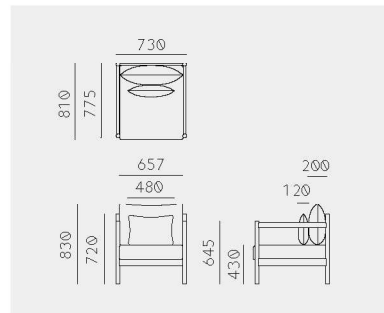

Braid Sofas
 Norm Architects
 ブレイド (組紐) ソファ
 ノーム・アーキテクト

Braid 1-Seat

Material	Oak (White, Natural, Smoke) / Ash (Sumi)
Upholstery	Fabric / Paper Cord
Net. Size	W 730 × D 810 × H 830 / SH 430 / CBM 0.60
Weight	21 KG

Braid 2-Seats

Material	Oak (White, Natural, Smoke) / Ash (Sumi)
Upholstery	Fabric / Paper Cord
Net. Size	W 1390 × D 810 × H 830 / SH 430 / CBM 1.11
Weight	35.6 KG

Braid 3-Seats

Material	Oak (White, Natural, Smoke) / Ash (Sumi)
Upholstery	Fabric / Paper Cord
Net. Size	W 2045 × D 810 × H 830 / SH 430 / CBM 1.61
Weight	51 KG