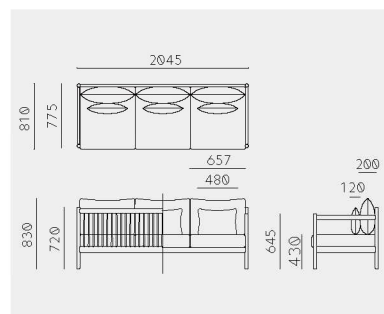

Braid Sofas
 Norm Architects
 ブレイド (組紐) ソファ
 ノーム・アーキテクト

Braid 1-Seat

Material	Oak (White, Natural, Smoke) / Ash (Sumi)
Upholstery	Fabric / Paper Cord
Net. Size	W 730 × D 810 × H 830 / SH 430 / CBM 0.60
Weight	21 KG

Braid 2-Seats

Material	Oak (White, Natural, Smoke) / Ash (Sumi)
Upholstery	Fabric / Paper Cord
Net. Size	W 1390 × D 810 × H 830 / SH 430 / CBM 1.11
Weight	35.6 KG

Braid 3-Seats

Material	Oak (White, Natural, Smoke) / Ash (Sumi)
Upholstery	Fabric / Paper Cord
Net. Size	W 2045 × D 810 × H 830 / SH 430 / CBM 1.61
Weight	51 KG