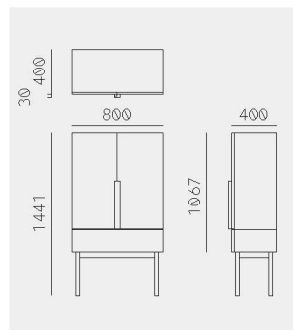

Aizome  
Zoe Mowat  
藍染キャビネット  
ゾエ・モワット

Aizome Cabinet

Material	Ash (Sumi + Indigo + Red)
Net. Size	W 800 × D 400 × H 1411 / CBM 0.65
Weight	53 KG

Aizome Wardrobe

Material	Ash (Sumi + Indigo + Red)
Net. Size	W 960 × D 600 × H 1660 / CBM 1.35
Weight	53 KG

Aizome Sideboard

Material	Ash (Sumi + Indigo + Red)
Net. Size	W 1558 × D 450 × H 800 / CBM 0.83
Weight	80 KG

Finishes

Ash Sumi

Ash Indigo

Ash Red