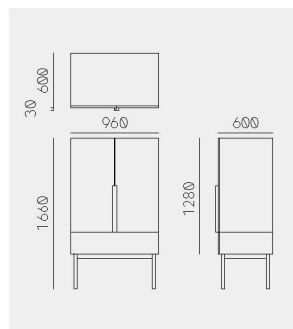

Aizome  
Zoe Mowat  
藍染キャビネット  
ゾエ・モワット

Aizome Cabinet

Material	Ash (Sumi + Indigo + Red)
Net. Size	W 800 × D 400 × H 1411 / CBM 0.65
Weight	53 KG

Aizome Wardrobe

Material	Ash (Sumi + Indigo + Red)
Net. Size	W 960 × D 600 × H 1660 / CBM 1.35
Weight	53 KG

Aizome Sideboard

Material	Ash (Sumi + Indigo + Red)
Net. Size	W 1558 × D 450 × H 800 / CBM 0.83
Weight	80 KG

Finishes

Ash Sumi

Ash Indigo

Ash Red