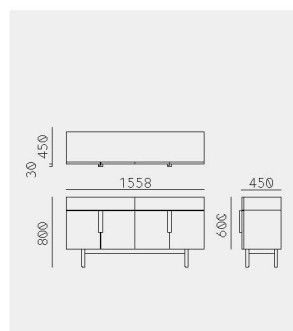

Aizome  
Zoe Mowat  
藍染キャビネット  
ゾエ・モワット

Aizome Cabinet

Material	Ash (Sumi + Indigo + Red)
Net. Size	W 800 × D 400 × H 1411 / CBM 0.65
Weight	53 KG

Aizome Wardrobe

Material	Ash (Sumi + Indigo + Red)
Net. Size	W 960 × D 600 × H 1660 / CBM 1.35
Weight	53 KG

Aizome Sideboard

Material	Ash (Sumi + Indigo + Red)
Net. Size	W 1558 × D 450 × H 800 / CBM 0.83
Weight	80 KG

Finishes

Ash Sumi

Ash Indigo

Ash Red