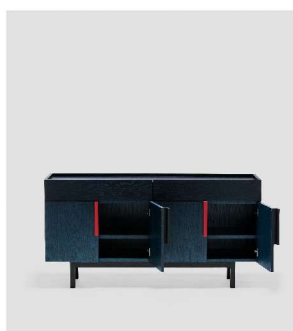

Aizome  
Zoe Mowat  
藍染キャビネット  
ゾエ・モワット

Aizome Cabinet

Material	Ash (Sumi + Indigo + Red)
Net. Size	W 800 × D 400 × H 1411 / CBM 0.65
Weight	53 KG

Aizome Wardrobe

Material	Ash (Sumi + Indigo + Red)
Net. Size	W 960 × D 600 × H 1660 / CBM 1.35
Weight	53 KG

Aizome Sideboard

Material	Ash (Sumi + Indigo + Red)
Net. Size	W 1558 × D 450 × H 800 / CBM 0.83
Weight	80 KG

Finishes

Ash Sumi

Ash Indigo

Ash Red