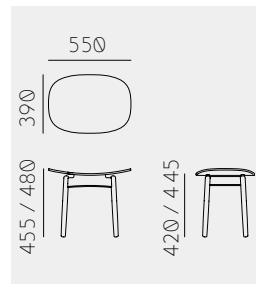

Saga Stools
Anderssen & Voll
サガ スツール
アンデセン&ヴォル

Saga Foot Stool Wood

Material Oak (White, Natural, Smoke) / Ash (Sumi, Indigo, Red)
Net. Size W 550 × D 390 × H 365 / SH 330 / CBM 0.12
Weight 3.2 KG

Saga Foot Stool

Material Oak (White, Natural, Smoke) / Ash (Sumi, Indigo, Red)
Upholstery Fabric / Leather
Net. Size W 550 × D 390 × H 390 / SH 355 / CBM 0.12
Weight 3.2 KG

Saga Lounge Stool Wood

Material Oak (White, Natural, Smoke) / Ash (Sumi, Indigo, Red)
Net. Size W 550 × D 390 × H 415 / SH 380 / CBM 0.13
Weight 3.2 KG

Saga Lounge Stool

Material Oak (White, Natural, Smoke) / Ash (Sumi, Indigo, Red)
Upholstery Fabric / Leather
Net. Size W 550 × D 390 × H 440 / SH 405 / CBM 0.13
Weight 3.2 KG

Saga Dining Stool Wood

Material Oak (White, Natural, Smoke) / Ash (Sumi, Indigo, Red)
 Net. Size W 550 × D 390 × H 455 / SH 420 / CBM 0.14
 Weight 3.4 KG

Saga Dining Stool

Material Oak (White, Natural, Smoke) / Ash (Sumi, Indigo, Red)
 Upholstery Fabric / Leather
 Net. Size W 550 × D 390 × H 480 / SH 445 / CBM 0.14
 Weight 3.4 KG

Finishes

Oak White

Oak Natural