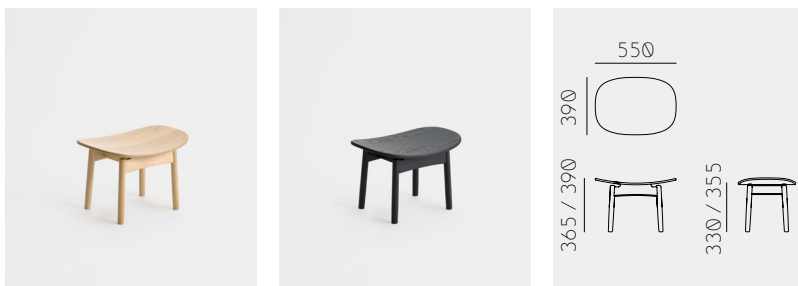

Saga Stools
Anderssen & Voll
サガ スツール
アンデセン&ヴォル

Saga Foot Stool Wood

Material Oak (White, Natural, Smoke) / Ash (Sumi, Indigo, Red)
Net. Size W 550 × D 390 × H 365 / SH 330 / CBM 0.12
Weight 3.2 KG

Saga Foot Stool

Material Oak (White, Natural, Smoke) / Ash (Sumi, Indigo, Red)
Upholstery Fabric / Leather
Net. Size W 550 × D 390 × H 390 / SH 355 / CBM 0.12
Weight 3.2 KG

Saga Lounge Stool Wood

Material Oak (White, Natural, Smoke) / Ash (Sumi, Indigo, Red)
Net. Size W 550 × D 390 × H 415 / SH 380 / CBM 0.13
Weight 3.2 KG

Saga Lounge Stool

Material Oak (White, Natural, Smoke) / Ash (Sumi, Indigo, Red)
Upholstery Fabric / Leather
Net. Size W 550 × D 390 × H 440 / SH 405 / CBM 0.13
Weight 3.2 KG

Saga Dining Stool Wood

Material Oak (White, Natural, Smoke) / Ash (Sumi, Indigo, Red)
 Net. Size W 550 × D 390 × H 455 / SH 420 / CBM 0.14
 Weight 3.4 KG

Saga Dining Stool

Material Oak (White, Natural, Smoke) / Ash (Sumi, Indigo, Red)
 Upholstery Fabric / Leather
 Net. Size W 550 × D 390 × H 480 / SH 445 / CBM 0.14
 Weight 3.4 KG

Finishes

Oak White

Oak Natural