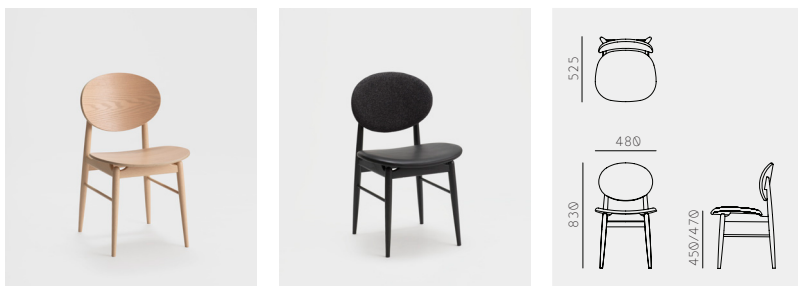

Outline Chair  
Norm Architects  
アウトラインチェア  
ノーム・アーキテクト

---

Outline Chair Wood+Wood

---

Material	Oak (White, Natural, Smoke) / Ash (Sumi)
Seat	Wood
Backrest	Wood
Net. Size	W 480 × D 525 × H 830 / SH 450 / CBM 0.37
Weight	5.2 KG

---

Outline Chair Fabric+Wood

---

Material	Oak (White, Natural, Smoke) / Ash (Sumi)
Seat	Fabric
Backrest	Wood
Net. Size	W 480 × D 525 × H 830 / SH 470 / CBM 0.37
Weight	5.2 KG

---

Outline Chair Leather+Wood

---

Material	Oak (White, Natural, Smoke) / Ash (Sumi)
Seat	Leather
Backrest	Wood
Net. Size	W 480 × D 525 × H 830 / SH 470 / CBM 0.37
Weight	5.2 KG

---

Outline Chair Leather+Fabric

---

Material	Oak (White, Natural, Smoke) / Ash (Sumi)
Seat	Leather
Backrest	Fabric
Net. Size	W 480 × D 525 × H 830 / SH 470 / CBM 0.37
Weight	5.2 KG

---

Outline Chair Fabric+Fabric

---

Material	Oak (White, Natural, Smoke) / Ash (Sumi)
Seat	Fabric
Backrest	Fabric
Net. Size	W 480 × D 525 × H 830 / SH 470 / CBM 0.37
Weight	5.2 KG

---

Packing 2 chairs in 1 carton box.