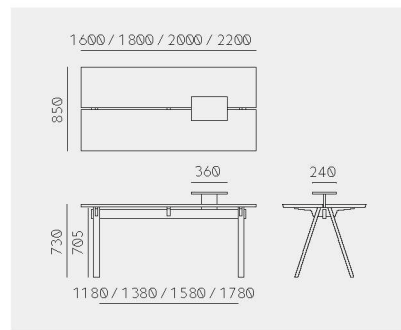

Sagyo Table
Keiji Ashizawa
サギョウ テーブル
芦沢 啓治

Sagyo Table 160

| | |
|-----------|--|
| Material | Oak (White, Natural, Smoke) / Ash (Sumi) |
| Net. Size | W 1600 × D 850 × H 730 / CBM 0.24 |
| Weight | 45 KG |

Sagyo Table 180

| | |
|-----------|--|
| Material | Oak (White, Natural, Smoke) / Ash (Sumi) |
| Net. Size | W 1800 × D 850 × H 730 / CBM 0.25 |
| Weight | 48 KG |

Sagyo Table 200

| | |
|-----------|--|
| Material | Oak (White, Natural, Smoke) / Ash (Sumi) |
| Net. Size | W 2000 × D 850 × H 730 / CBM 0.27 |
| Weight | 52 KG |

Sagyo Table 220

| | |
|-----------|--|
| Material | Oak (White, Natural, Smoke) / Ash (Sumi) |
| Net. Size | W 2200 × D 850 × H 730 / CBM 0.28 |
| Weight | 55 KG |

Sagyo Circle Tray

| | |
|-----------|--|
| Material | Oak (White, Natural, Smoke) / Ash (Sumi) |
| Net. Size | W 220 × D 220 × H 170 / CBM 0.01 |

Sagyo Rectangular Tray

| | |
|-----------|--|
| Material | Oak (White, Natural, Smoke) / Ash (Sumi) |
| Net. Size | W 360 × D 240 × H 170 / CBM 0.02 |

Finishes

Oak White

Oak Natural

Oak Smoke

Ash Sumi
