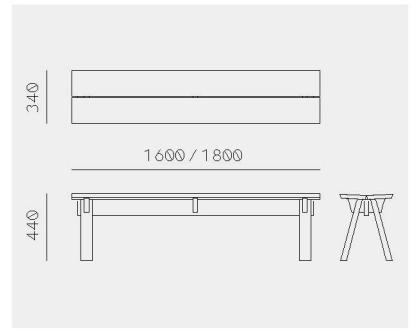

Sagyo Bench  
Keiji Ashizawa  
サギョウ ベンチ  
芦沢 啓治

---

Sagyo Bench 160

---

Material	Oak (White, Natural, Smoke) / Ash (Sumi)
Net. Size	W 1600 × D 340 × H 440 / CBM 0.33
Weight	22 KG

---

Sagyo Bench 180

---

Material	Oak (White, Natural, Smoke) / Ash (Sumi)
Net. Size	W 1800 × D 340 × H 440 / CBM 0.37
Weight	25 KG

---

---

Finishes

Oak White

Oak Natural

Oak Smoke

Ash Sumi