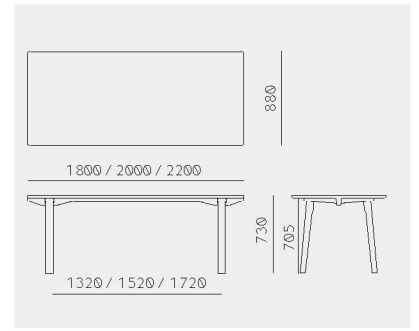

Beam Table  
Staffan Holm  
ビームテーブル  
スタファン・ホルム

---

Beam Table 180

---

Material	Oak (White, Natural, Smoke) / Ash (Sumi)
Net. Size	W 1800 × D 880 × H 730 / CBM 0.41
Weight	58 KG

---

Beam Table 200

---

Material	Oak (White, Natural, Smoke) / Ash (Sumi)
Net. Size	W 2000 × D 880 × H 730 / CBM 0.47
Weight	61 KG

---

Beam Table 220

---

Material	Oak (White, Natural, Smoke) / Ash (Sumi)
Net. Size	W 2200 × D 880 × H 730 / CBM 0.51
Weight	64 KG