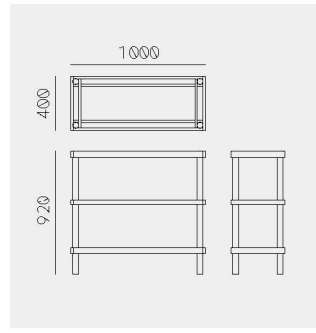

Taruki Shelves
Gabriel Tan
タルキ シェルフ
ガブリエル・タン

Taruki Shelf Low

Material	Oak (White, Natural)+Bronze Glass Top Oak (Smoke) /Ash (Sumi, Indigo)+Smoke Glass Top
Net. Size	W 1000 X D 400 X H 920 / CBM 0.58
Weight	20 KG

Taruki Shelf Tall

Material	Oak (White, Natural) Oak (Smoke) /Ash (Sumi, Indigo)
Net. Size	W 1000 X D 400 X H 1640 / CBM 0.89
Weight	25 KG

Finishes

Oak White

Oak Natural

Oak Smoke

Ash Sumi

Ash Indigo