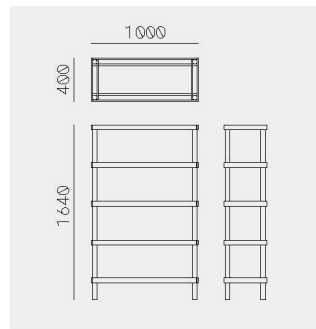

Taruki Shelves
Gabriel Tan
タルキ シェルフ
ガブリエル・タン

Taruki Shelf Low

Material	Oak (White, Natural)+Bronze Glass Top Oak (Smoke) /Ash (Sumi, Indigo)+Smoke Glass Top
Net. Size	W 1000 X D 400 X H 920 / CBM 0.58
Weight	20 KG

Taruki Shelf Tall

Material	Oak (White, Natural) Oak (Smoke) /Ash (Sumi, Indigo)
Net. Size	W 1000 X D 400 X H 1640 / CBM 0.89
Weight	25 KG

Finishes

Oak White

Oak Natural

Oak Smoke

Ash Sumi

Ash Indigo