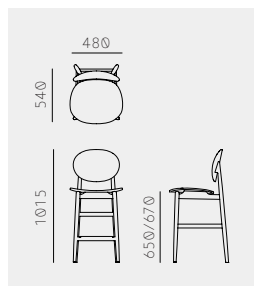

Outline Barstools
 Norm Architects
 アウトラインバースツール
 ノーム・アーキテクト

Outline Barstool 650 Wood+Wood

Material	Oak (White, Natural, Smoke) / Ash (Sumi)
Seat	Wood
Backrest	Wood
Net. Size	W 480 × D 540 × H 1015 / SH 650 / CBM 0.35
Weight	6.6 KG

Outline Barstool 650 Fabric+Wood

Material	Oak (White, Natural, Smoke) / Ash (Sumi)
Seat	Fabric
Backrest	Wood
Net. Size	W 480 × D 540 × H 1015 / SH 670 / CBM 0.35
Weight	6.6 KG

Outline Barstool 650 Leather+Wood

Material	Oak (White, Natural, Smoke) / Ash (Sumi)
Seat	Leather
Backrest	Wood
Net. Size	W 480 × D 540 × H 1015 / SH 670 / CBM 0.35
Weight	6.6 KG

Outline Barstool 650 Leather+Fabric

Material	Oak (White, Natural, Smoke) / Ash (Sumi)
Seat	Leather
Backrest	Fabric
Net. Size	W 480 × D 540 × H 1015 / SH 670 / CBM 0.35
Weight	6.6 KG

Outline Barstool 750 Leather+Wood

Material	Oak (White, Natural, Smoke) / Ash (Sumi)
Seat	Leather
Backrest	Wood
Net. Size	W 480 × D 540 × H 1115 / SH 770 / CBM 0.38
Weight	7 KG

Outline Barstool 750 Leather+Fabric