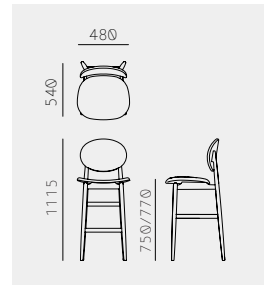

Outline Barstools
 Norm Architects
 アウトラインバースツール
 ノーム・アーキテクト

Outline Barstool 650 Wood+Wood

Material	Oak (White, Natural, Smoke) / Ash (Sumi)
Seat	Wood
Backrest	Wood
Net. Size	W 480 × D 540 × H 1015 / SH 650 / CBM 0.35
Weight	6.6 KG

Outline Barstool 650 Fabric+Wood

Material	Oak (White, Natural, Smoke) / Ash (Sumi)
Seat	Fabric
Backrest	Wood
Net. Size	W 480 × D 540 × H 1015 / SH 670 / CBM 0.35
Weight	6.6 KG

Outline Barstool 650 Leather+Wood

Material	Oak (White, Natural, Smoke) / Ash (Sumi)
Seat	Leather
Backrest	Wood
Net. Size	W 480 × D 540 × H 1015 / SH 670 / CBM 0.35
Weight	6.6 KG

Outline Barstool 650 Leather+Fabric

Material	Oak (White, Natural, Smoke) / Ash (Sumi)
Seat	Leather
Backrest	Fabric
Net. Size	W 480 × D 540 × H 1015 / SH 670 / CBM 0.35
Weight	6.6 KG

Outline Barstool 650 Fabric+Fabric

Material	Oak (White, Natural, Smoke) / Ash (Sumi)
Seat	Fabric
Backrest	Fabric
Net. Size	W 480 × D 540 × H 1015 / SH 670 / CBM 0.35
Weight	6.6 KG

Outline Barstool 750 Wood+Wood