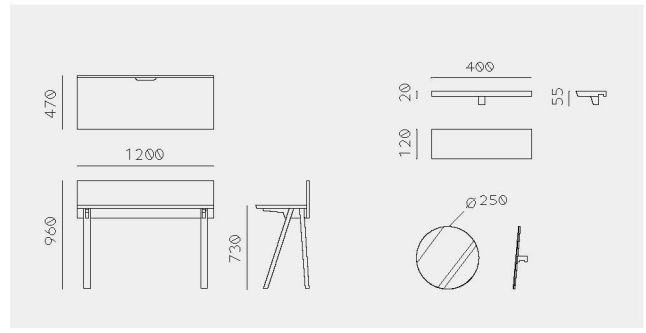

Sagyo Desk
Keiji Ashizawa
サギョウデスク
芦沢 啓治

Sagyo Desk

Material	Oak (White, Natural, Smoke) / Ash (Sumi)
Net. Size	W 1200 × D 470 × H 960 / CBM 0.68
Weight	35 KG

Sagyo Mirror

Material	Oak (White, Natural, Smoke) / Ash (Sumi)
Net. Size	W 250 × D 250 × H 45

Sagyo Shelf

Material	Oak (White, Natural, Smoke) / Ash (Sumi)
Net. Size	W 400 × D 120 × H 55

Finishes

Oak White

Oak Natural

Oak Smoke

Ash Sumi
