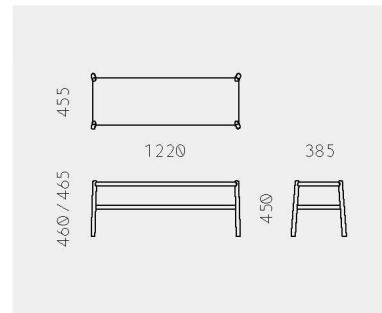

Ariake Bench  
Gabriel Tan  
有明ベンチ  
ガブリエル・タン

---

Ariake Bench

---

Material	Oak (White, Natural, Smoke) / Ash (Sumi, Indigo)
Upholstery	Fabric / Leather / Leather Strap / Textile Strap / Paper Cord
Net. Size	W 1220 × D 455 × H 465 / SH 465(450) / CBM 0.34
Weight	11 KG