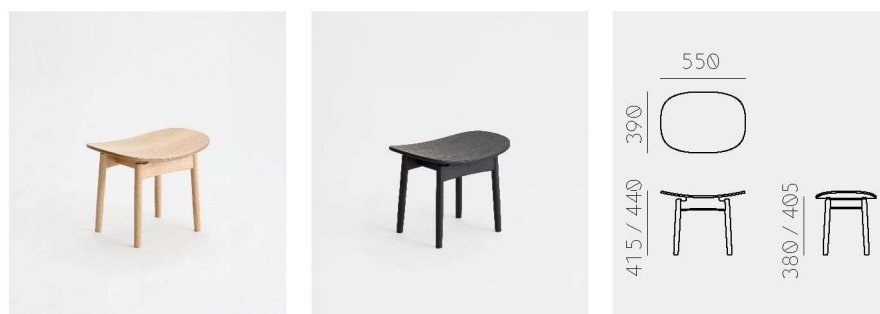

Saga Stools
 Anderssen & Voll
 サガ スツール
 アンデシェン&ヴォル

Saga Foot Stool Wood

Material	Oak (White, Natural, Smoke) / Ash (Sumi, Indigo, Red)
Net. Size	W 550 × D 390 × H 365 / SH 330 / CBM 0.12
Weight	3.2 KG

Saga Foot Stool

Material	Oak (White, Natural, Smoke) / Ash (Sumi, Indigo, Red)
Upholstery	Fabric / Leather
Net. Size	W 550 × D 390 × H 390 / SH 355 / CBM 0.12
Weight	3.2 KG

Saga Lounge Stool Wood

Material	Oak (White, Natural, Smoke) / Ash (Sumi, Indigo, Red)
Net. Size	W 550 × D 390 × H 415 / SH 380 / CBM 0.13
Weight	3.2 KG

Saga Lounge Stool

Material	Oak (White, Natural, Smoke) / Ash (Sumi, Indigo, Red)
Upholstery	Fabric / Leather
Net. Size	W 550 × D 390 × H 440 / SH 405 / CBM 0.13
Weight	3.2 KG

Saga Dining Stool Wood

Material Oak (White, Natural, Smoke) / Ash (Sumi, Indigo, Red)
 Net. Size W 550 X D 390 X H 455 / SH 420 / CBM 0.14
 Weight 3.4 KG

Saga Dining Stool

Material Oak (White, Natural, Smoke) / Ash (Sumi, Indigo, Red)
 Upholstery Fabric / Leather
 Net. Size W 550 X D 390 X H 480 / SH 445 / CBM 0.14
 Weight 3.4 KG

Finishes

Leather Options

For more details on our upholstery options please consult the materials brochure.