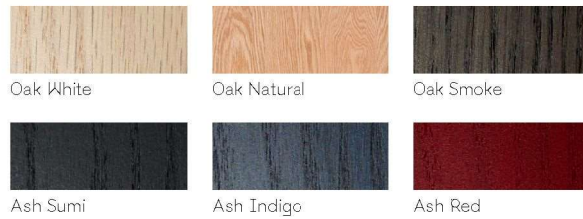

Material	Oak (White, Natural, Smoke) / Ash (Sumi, Indigo, Red)
Upholstery	Fabric / Leather
Net. Size	W 550 × D 390 × H 390 / SH 355 / CBM 0.12
Weight	3.2 KG

Saga Lounge Stool Wood

Material	Oak (White, Natural, Smoke) / Ash (Sumi, Indigo, Red)
Net. Size	W 550 × D 390 × H 415 / SH 380 / CBM 0.13
Weight	3.2 KG

Saga Lounge Stool

Material	Oak (White, Natural, Smoke) / Ash (Sumi, Indigo, Red)
Upholstery	Fabric / Leather
Net. Size	W 550 × D 390 × H 440 / SH 405 / CBM 0.13
Weight	3.2 KG

Saga Dining Stool Wood

Material Oak (White, Natural, Smoke) / Ash (Sumi, Indigo, Red)
 Net. Size W 550 X D 390 X H 455 / SH 420 / CBM 0.14
 Weight 3.4 KG

Saga Dining Stool

Material Oak (White, Natural, Smoke) / Ash (Sumi, Indigo, Red)
 Upholstery Fabric / Leather
 Net. Size W 550 X D 390 X H 480 / SH 445 / CBM 0.14
 Weight 3.4 KG

Finishes

Leather Options

For more details on our upholstery options please consult the materials brochure.